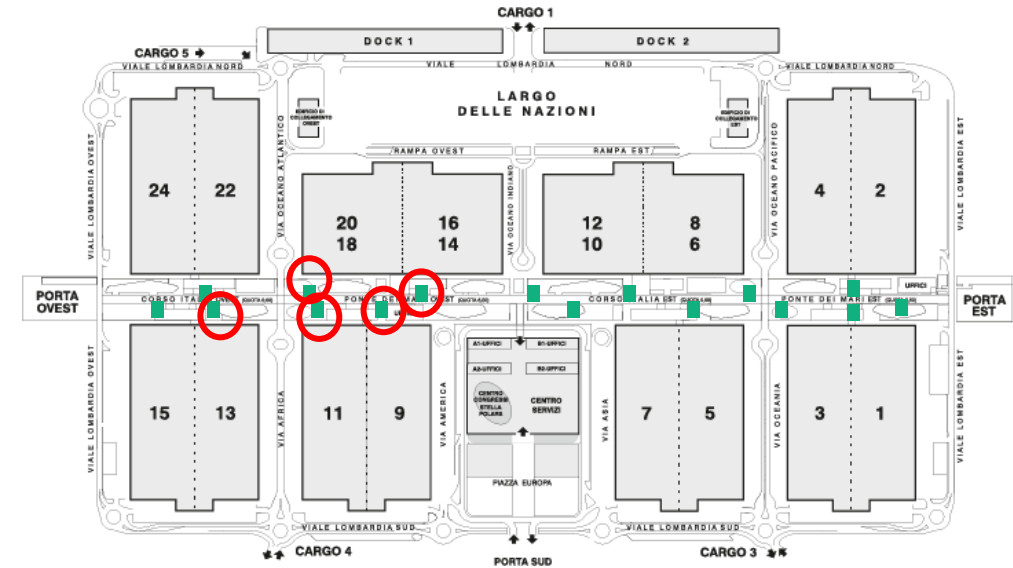

Digital signage - Billboards at the Fair

1st Offer

FIERA MILANO

1st Proposal

POSITION:	NUMBER AVAILABLE:	PRICE LIST INCLUDED TECHNICAL COST:
EASEL 1.40 x 2.00 m - Double sided (pag. 3)	1	€ 2.400
Ponte dei Mari Double sided outdoor (pag. 4)	5 (A 15 seconds slot for each installation in red)	€ 3.000
Total	6 Installation	€ 5.400

1st economical offer: 3.000€

Number of available packages: 5

EASEL 1.40 x 2.00 m – Double sided

- Advertising license: € 2,000.00 each
- Material realization: € 400.00 each (material + easel rental)
- Mounting+dismounting: Included in the realization costs

- Number available: 15
- Material: PVC
- Location: Corso Italia - Ponte dei Mari

02. Plant Schedules

Ponte dei Mari - Double sided outdoor banner

•Availability: 16 Double sided ledwalls (PM01 →PM16)

Type of content: static images

•Full screen double sided

•Dimensions: 981 x 1703 mm

•Resolution: 2160 x 3840 px

•€ 600 (15")

Digital signage - Billboards at the Fair

2nd Offer

FIERA MILANO

2nd Proposal