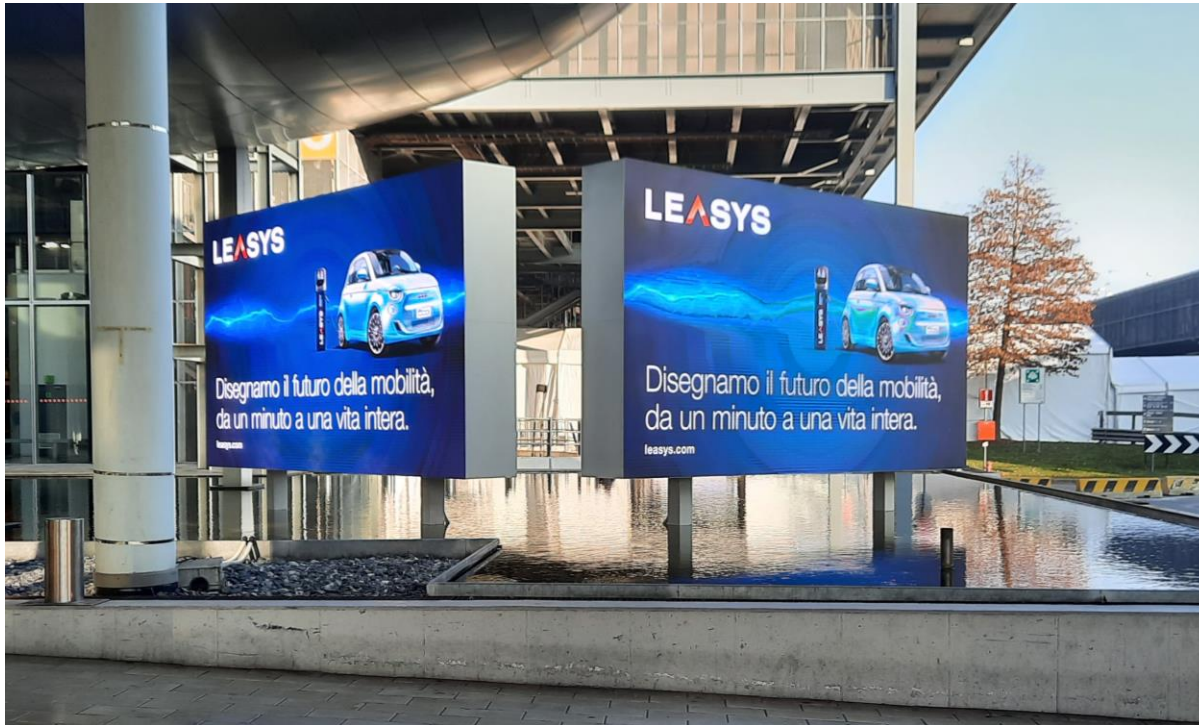

02. Plant Schedules

Corso Italia – Ledwall ponds 6 and 11

Availability: 4 Ledwalls

(CILED6.E – CILED6.O/CILED11.E – CLED11.O)

Full screen

For each side/screen:

Dimensions: 5500 x 3000 mm

Resolution: 1408 x 768 px

€ 1.800 (15") for each side/screen

Type of content: static images or video

Period: trade show days

Display hours: as per event timetable

Maximum of 12 advertisers for each screen

Spots lasting 15 repeated every 3 minutes

160 guaranteed passages per day per customer