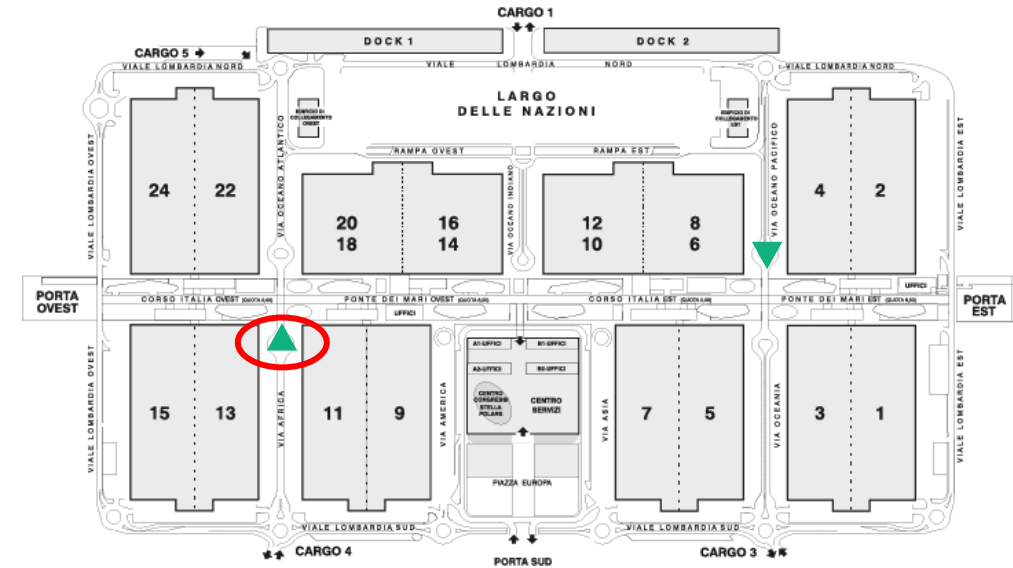

02. Plant Schedules

Corso Italia – Ledwall ponds 6 and 11

Availability: 4 Ledwalls

(CILED6.E – CILED6.O/CILED11.E – CLED11.O)

Full screen

For each side/screen:

Dimensions: 5500 x 3000 mm

Resolution: 1408 x 768 px

€ 1.800 (15") for each side/screen

Type of content: static images or video

Period: trade show days

Display hours: as per event timetable

Maximum of 12 advertisers for each screen

Spots lasting 15 repeated every 3 minutes

160 guaranteed passages per day per customer