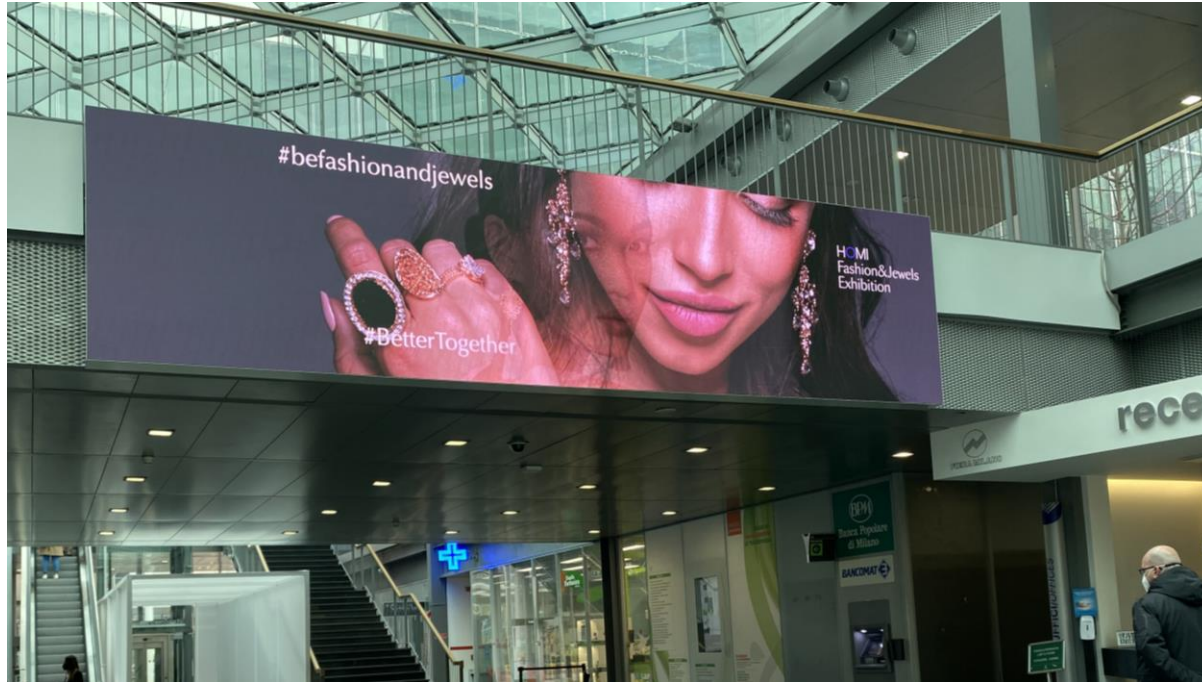

Service centre- Wall Banner Indoor

Availability: **1 Ledwall**

Full screen
Dimensions: 7168 x 1728 mm
Resolution: 2688 x 648 px
€ 1200 (15")

- Type of content: static images or video
- Period: trade show days
- Display hours: as per event timetable
- Maximum of 5 advertisers
- Spots lasting 15 repeated every 3 minutes
- 160 guaranteed passages per day per customer