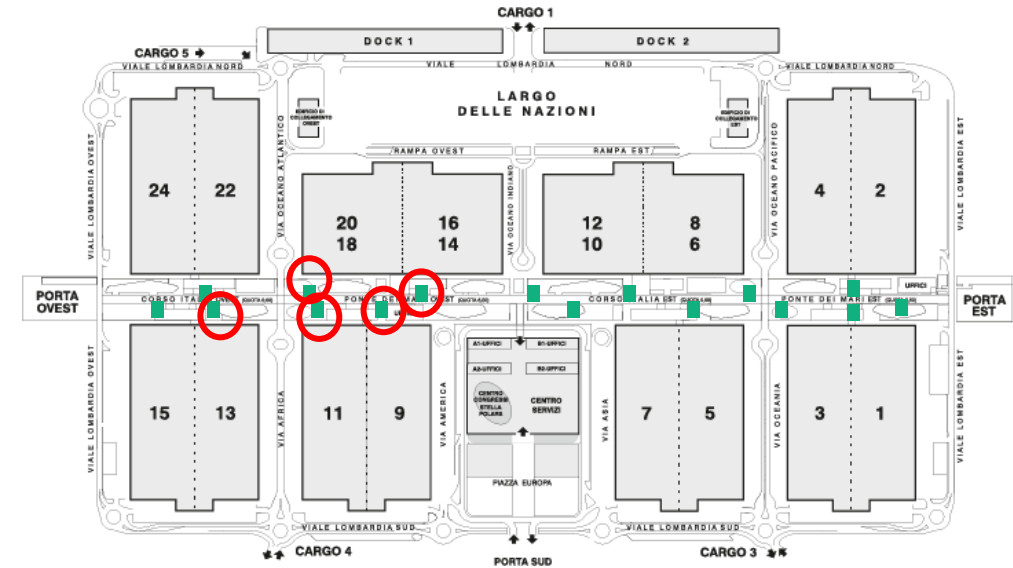

02. Plant Schedules

Ponte dei Mari - Double sided outdoor banner

•Availability: 16 Double sided ledwalls (PM01 →PM16)

Type of content: static images

Period: trade show days

Display hours: as per event timetable

Maximum of 6 advertisers for each screen & for each side

Spots lasting 15 repeated every 3 minutes

160 guaranteed passages per day per customer

- •Full screen double sided
- •Dimensions: 981 x 1703 mm
- •Resolution: 2160 x 3840 px
- •€ 600 (15")