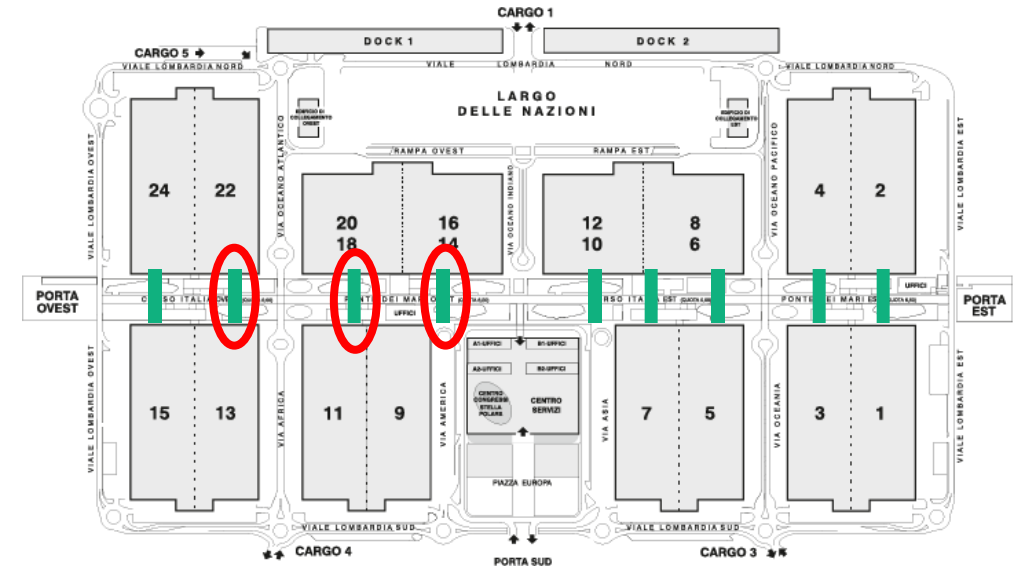

160 guaranteed passages per day per customer

02. Plant Schedules

Corso Italia - Double sided outdoor led

Availability: 9 Double sided ledwalls (C101 → C109)

Full screen double sided
 Dimensions: 6000 x 1500 mm
 Resolution: 1536 x 384 px
 € 1.800 (15'')