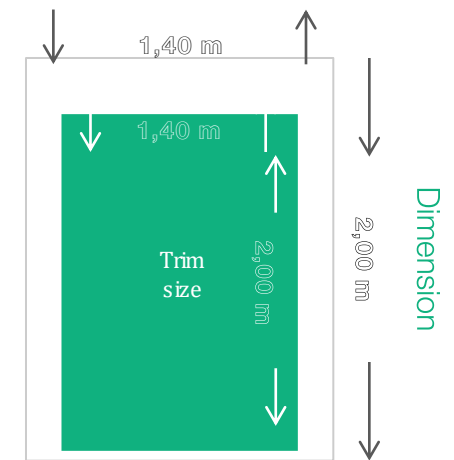

- Number available: 15
- Material: PVC
- Location: Corso Italia - Ponte dei Mari