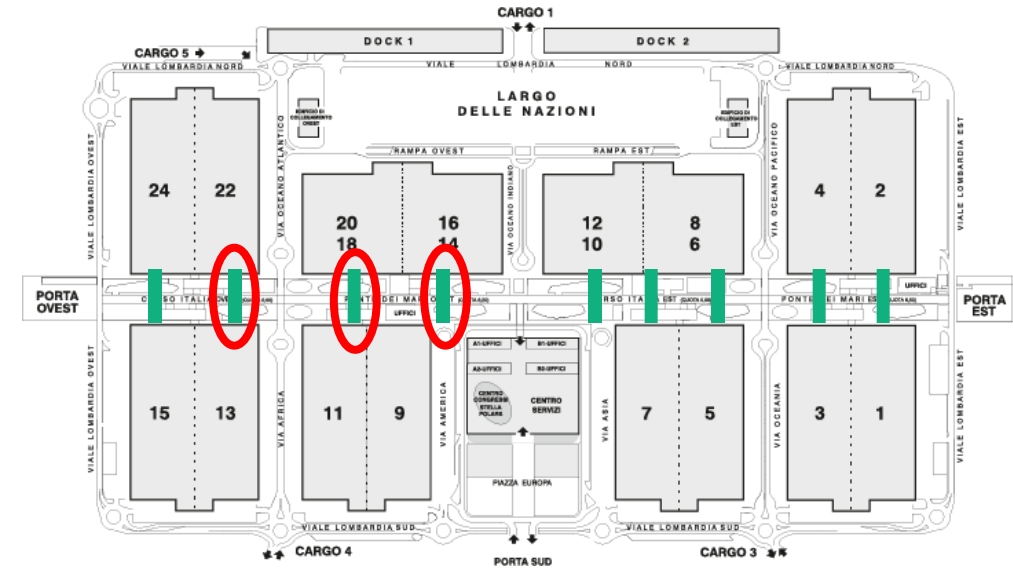

- Full screen double sided
- Dimensions: 981 x 1703 mm
- Resolution: 2160 x 3840 px
- € 600 (15")

02. Plant Schedules

Corso Italia - Double sided outdoor led

Availability: 9 Double sided ledwalls (C101 → C109)

Full screen double sided
 Dimensions: 6000 x 1500 mm
 Resolution: 1536 x 384 px
 € 1.800 (15'')

Type of content: static images

Period: trade show days

Display hours: as per event timetable

Maximum of 5 advertisers for each screen & for each side